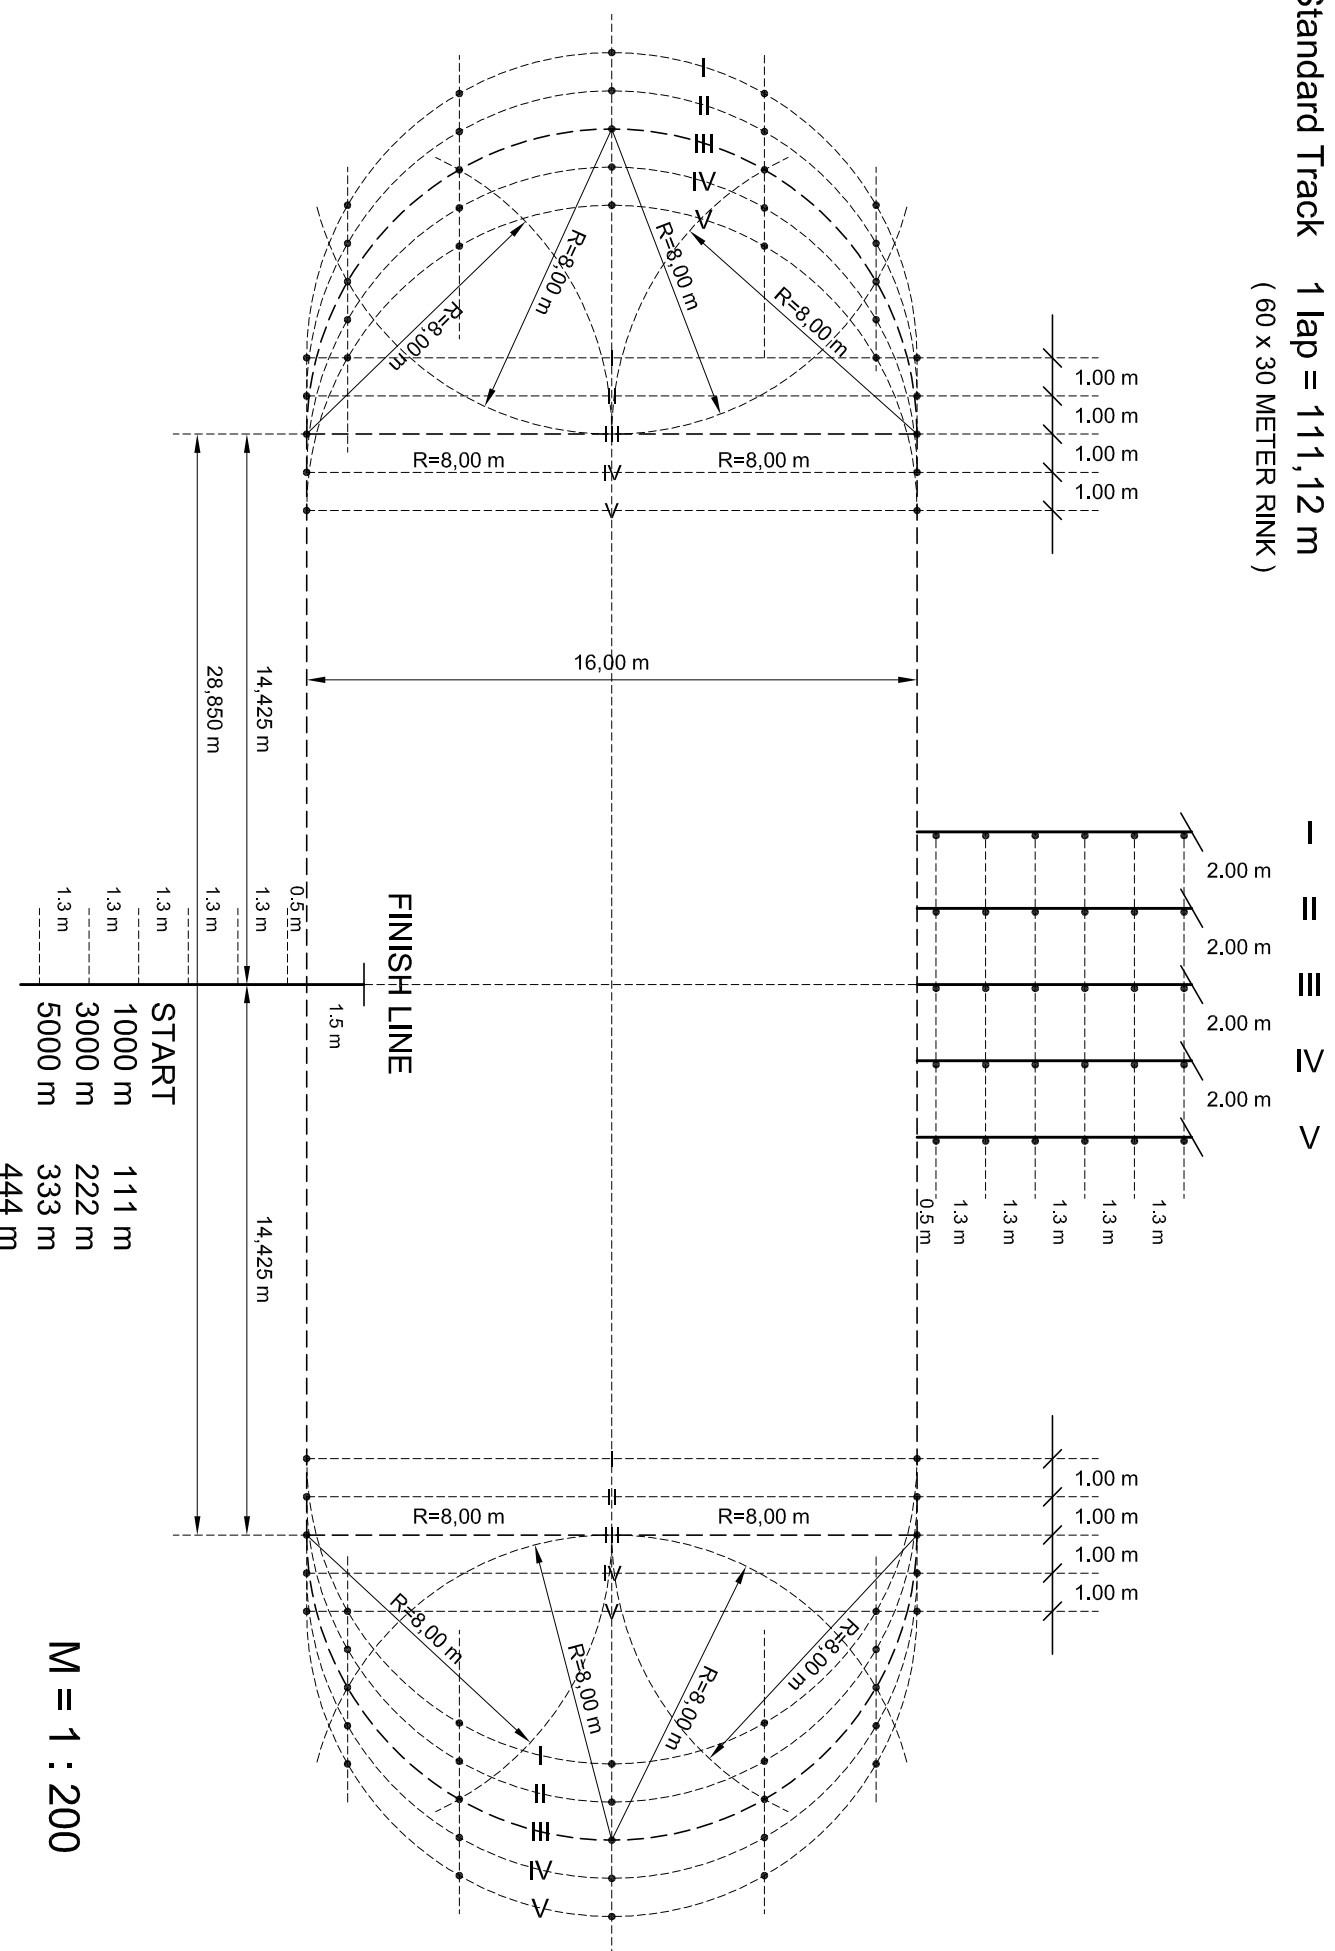

International Skating Union Short Track Speed Skating

Standard Track 1 lap = 111,12 m
(60 x 30 METER RINK)

START 500 m, 1500 m

M = 1 : 200